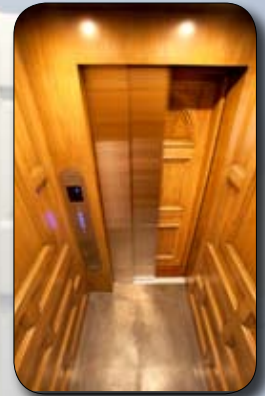

## Special Features

- ▲ Automatic sliding cab doors
- ▲ Larger and taller cabs available
- ▲ Increased weight capacity up to 1,500 lbs
- ▲ DPI in the elevator and in each call station
- ▲ Infrared safety light curtains detects obstructed doorways
- ▲ Soft recessed L.E.D. cab lighting

## Automatic Sliding Doors

The Heritage contains an automatic sliding cab door that travels with the elevator. A swing door at each landing conceals the elevator shaft. When the elevator arrives at each floor the sliding cab door opens, unlocking the landing door. Only when both the landing door and sliding cab door have closed will the elevator move again.

## It's About Convenience

The Heritage model is the best of both worlds; convenience of an automatic cab door coupled with a swing door on the landing, retaining a traditional look. The elevator can be hidden behind regular or custom doors to match the decor throughout the home.