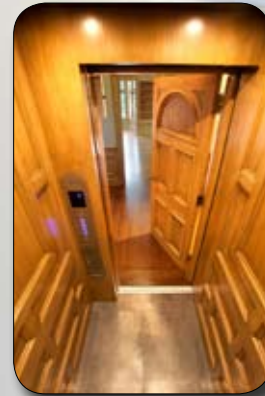

## Automatic Sliding Doors

The Heritage contains an automatic sliding cab door that travels with the elevator. A swing door at each landing conceals the elevator shaft. When the elevator arrives at each floor the sliding cab door opens, unlocking the landing door. Only when both the landing door and sliding cab door have closed will the elevator move again.